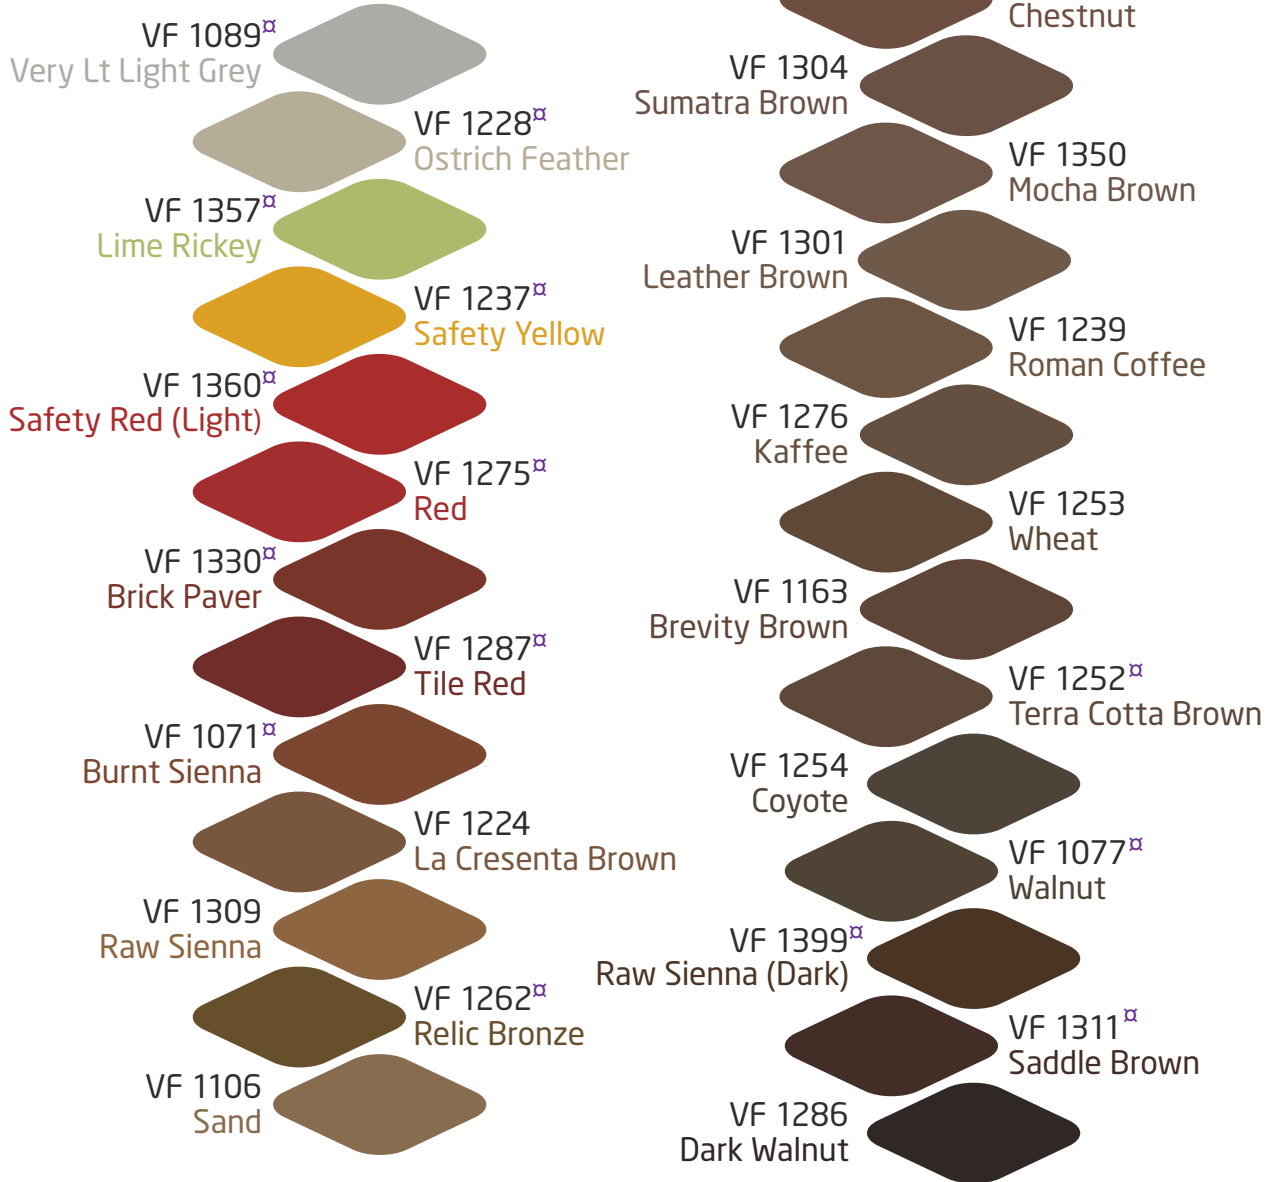

ColorFlex

100% PURE POLYUREA COLOR SYSTEM

ALTERNATE COLORS

The color depicted here are available for secondary fulfillment (2-3 business days). For additional color choices with shorter fulfillment times, see the Quick Ship Color Chart.

The color samples on this chart are for representation of color only. Colors will vary depending on viewing media.

Cured color samples are available from **VersaFlex** at no charge upon request.*

SL SERIES

☒ Colors marked with this symbol will have an upcharge applied for pigmentation.

* **VersaFlex** advises using actual cured samples when choosing color for projects.

versaflex.com

the polyurea people

VF 1071	Burnt Sienna	Burnt Sienna	Burnt Sienna, Terra Cotta		Faded Terracotta
VF 1077	Cobble Brown, Walnut				
VF 1089	Very Light Light Grey				
VF 1106	Sand	Cardboard	Sand		
VF 1125	Terra Cotta		Chestnut		
VF 1163	Brevity Brown	Bavarian Oak			Leather
VF 1222	Mocha Tan				
VF 1224	La Cresenta Brown	Cardboard	Sand		
VF 1228	Ostrich Feather	Gray Area			
VF 1237	Safety Yellow				
VF 1239	Roman Coffee				
VF 1252	Terra Cotta Brown	Brownstone		Brownstone	
VF 1253	Wheat				
VF 1254	Coyote				
VF 1262	Relic Bronze	Mossy Gold	Caramel, Gold	Amber, Desert Sand	
VF 1275	Red				
VF 1276	Kaffee	Warm Stone			
VF 1286	Dark Walnut	French Roast	Walnut	Red Rock	Leather, Padre Brown
VF 1287	Tile Red				
VF 1302	Chestnut	Bavarian Oak			
VF 1304	Sumatra Brown				
VF 1309	Raw Sienna	Curry			
VF 1311	Saddle Brown	Arresting Auburn			
VF 1330	Brick Paver	Sierra Redwood	Chestnut, Sepia, Maroon	Georgia Clay	Aztec Red, Merlot
VF 1350	Mocha Brown	Cobble Brown	Chocolate Brown		
VF 1357	Lime Rickey				
VF 1360	Safety Red (Light)				
VF 1399	Raw Sienna (Dark)	Brevity Brown	Burnt Sienna, Saddle Brown		

ColorFlex

100% PURE POLYUREA COLOR SYSTEM

This chart was developed as an aid for Colored and Dyed concrete floor projects. The colors on this chart are available in most **VersaFlex** products. VF # may vary depending upon product/system selected.