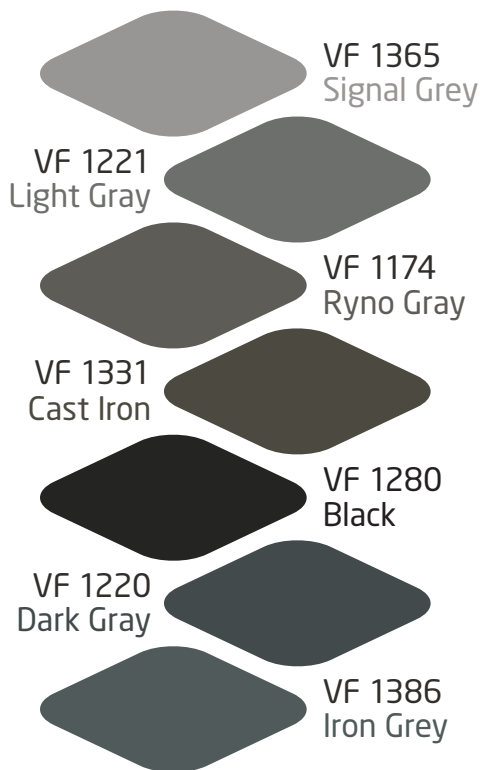

ColorFlex

100% PURE POLYUREA COLOR SYSTEM

QUICK SHIP

The color depicted here are available for rapid fulfillment (1-2 business days). For additional color choices with slightly longer fulfillment times, see the Alternate Color Chart.

The color samples on this chart are for representation of color only. Colors will vary depending on viewing media.

Actual cured color samples are available from **VersaFlex** at no charge upon request.*