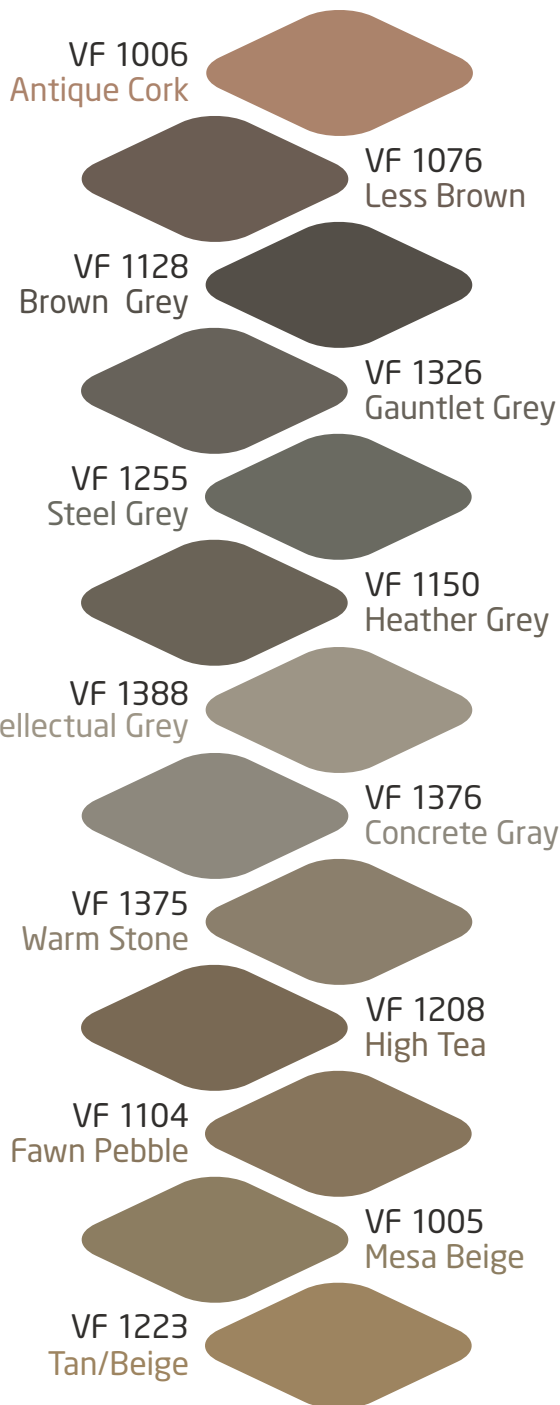

## QUICK SHIP

The color depicted here are available for rapid fulfillment (1-2 business days). For additional color choices with slightly longer fulfillment times, see the Alternate Color Chart.

The color samples on this chart are for representation of color only. Colors will vary depending on viewing media.

Actual cured color samples are available from **VersaFlex** at no charge upon request.\*

**SL** SERIES

\* **VersaFlex** advises using actual cured samples when choosing color for projects.

versaflex.com

**VersaFlex**  
INCORPORATED

KANSAS CITY, USA  
800.321.0906

*the polyurea people*

VF 1005	Mesa Beige	Quiver Tan			
VF 1006	Antique Cork				
VF 1076	Less Brown	Warm Stone			Beach Sand
VF 1104	Fawn Pebble	Quiver Tan			
VF 1106	Sand	Cardboard	Sand		Sand
VF 1128	Brown Gray				
VF 1150	Heather Grey	Dovetail Gray			
VF 1174	Ryno Gray	Ryno Gray	Black	Concrete Gray, Welsh Slate	Cold Steel
VF 1208	High Tea	Meijer Brown			
VF 1220	Dark Gray				
VF 1221	Light Gray	Standard Gray			
VF 1223	Tan	Safari			
VF 1255	Steel Grey	Porpoise			
VF 1280	Black	Black	Black	Black, Painted Desert	Black, Storm Cloud
VF 1326	Gauntlet Grey	Gauntlet Gray		Concrete Gray, Graphite	
VF 1331	Cast Iron				
VF 1365	Signal Grey	Limestone			
VF 1375	Warm Stone				
VF 1376	Concrete Gray	Dovetail Gray			
VF 1386	Iron Grey				
VF 1388	Intellectual Grey	Intellectual Gray			

## QUICK SHIP

This chart was developed as an aid for Colored and Dyed concrete floor projects. The colors on this chart are available in most **VersaFlex** products. VF # may vary depending upon product/system selected.